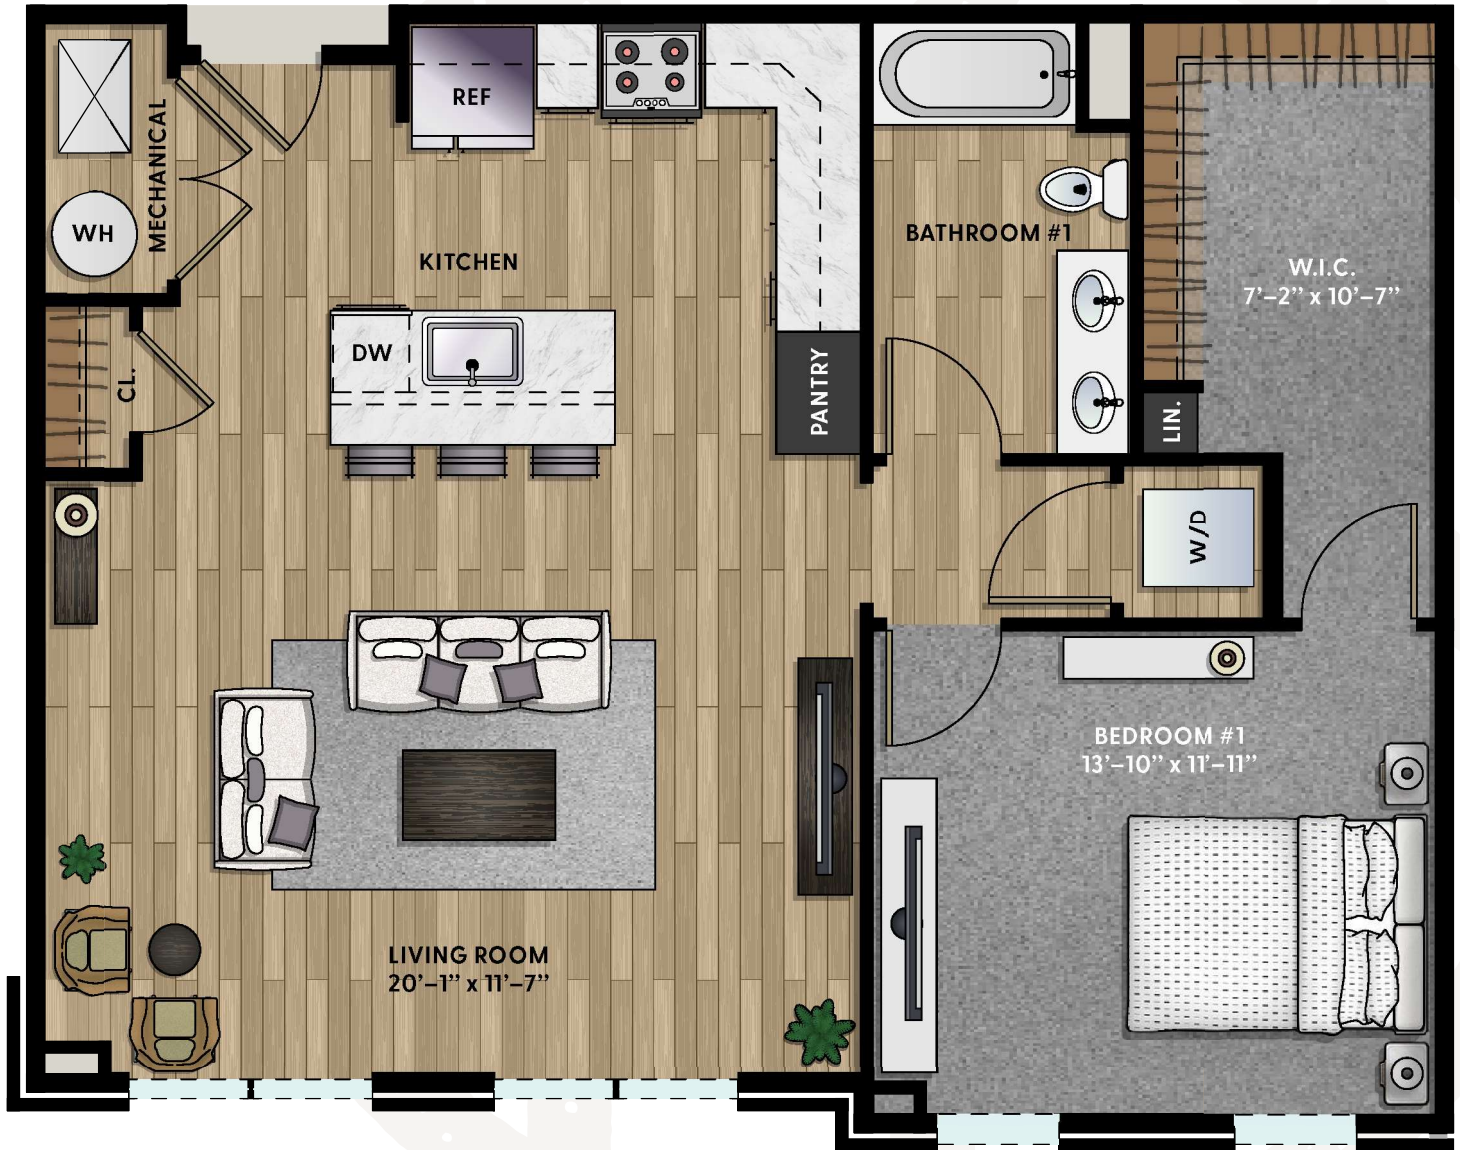

UNIT 1A

Floor Plan - 900 SF

LOFTS

AT KENNETT POINTE

This new, state-of-the-art apartment home community offers a mix of six (6) one-bedroom apartment homes and eighteen (18) two-bedroom apartment homes. All homes feature an open floorplan with luxury vinyl plank flooring, high-end finishes including quartz kitchen and bath countertops and G.E. appliances.