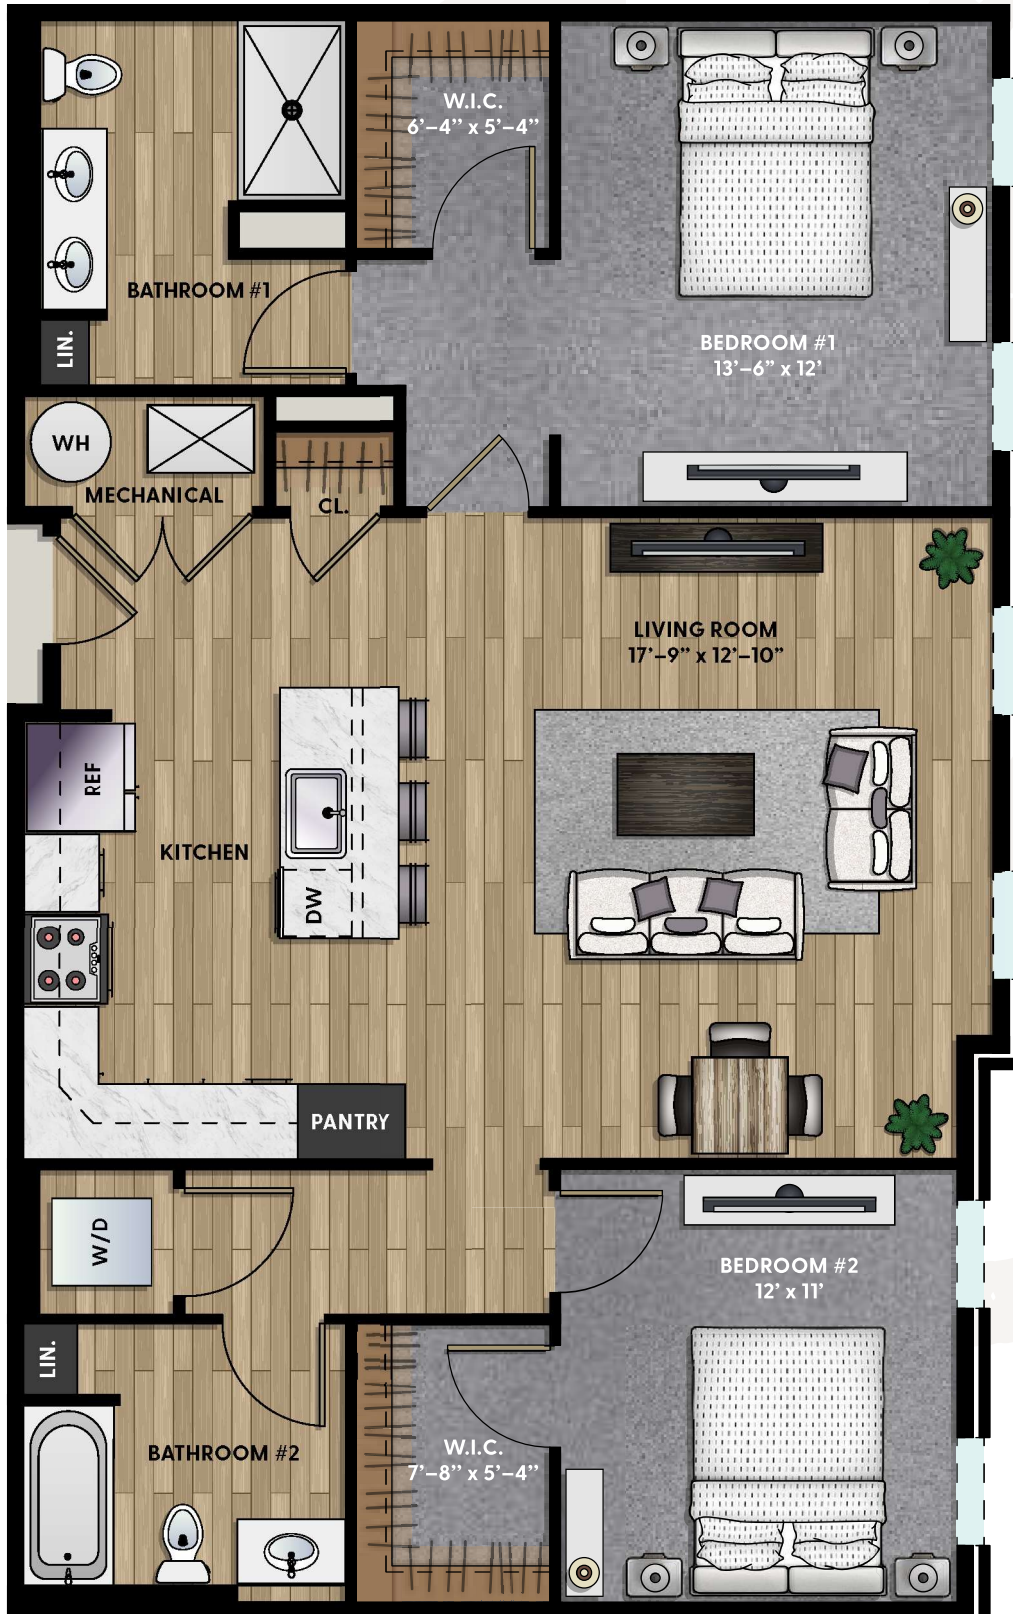

# UNIT 2C

Floor Plan - 1,160 SF

# LOFTS

AT KENNETT POINTE

This new, state-of-the-art apartment home community offers a mix of six (6) one-bedroom apartment homes and eighteen (18) two-bedroom apartment homes. All homes feature an open floorplan with luxury vinyl plank flooring, high-end finishes including quartz kitchen and bath countertops and G.E. appliances.