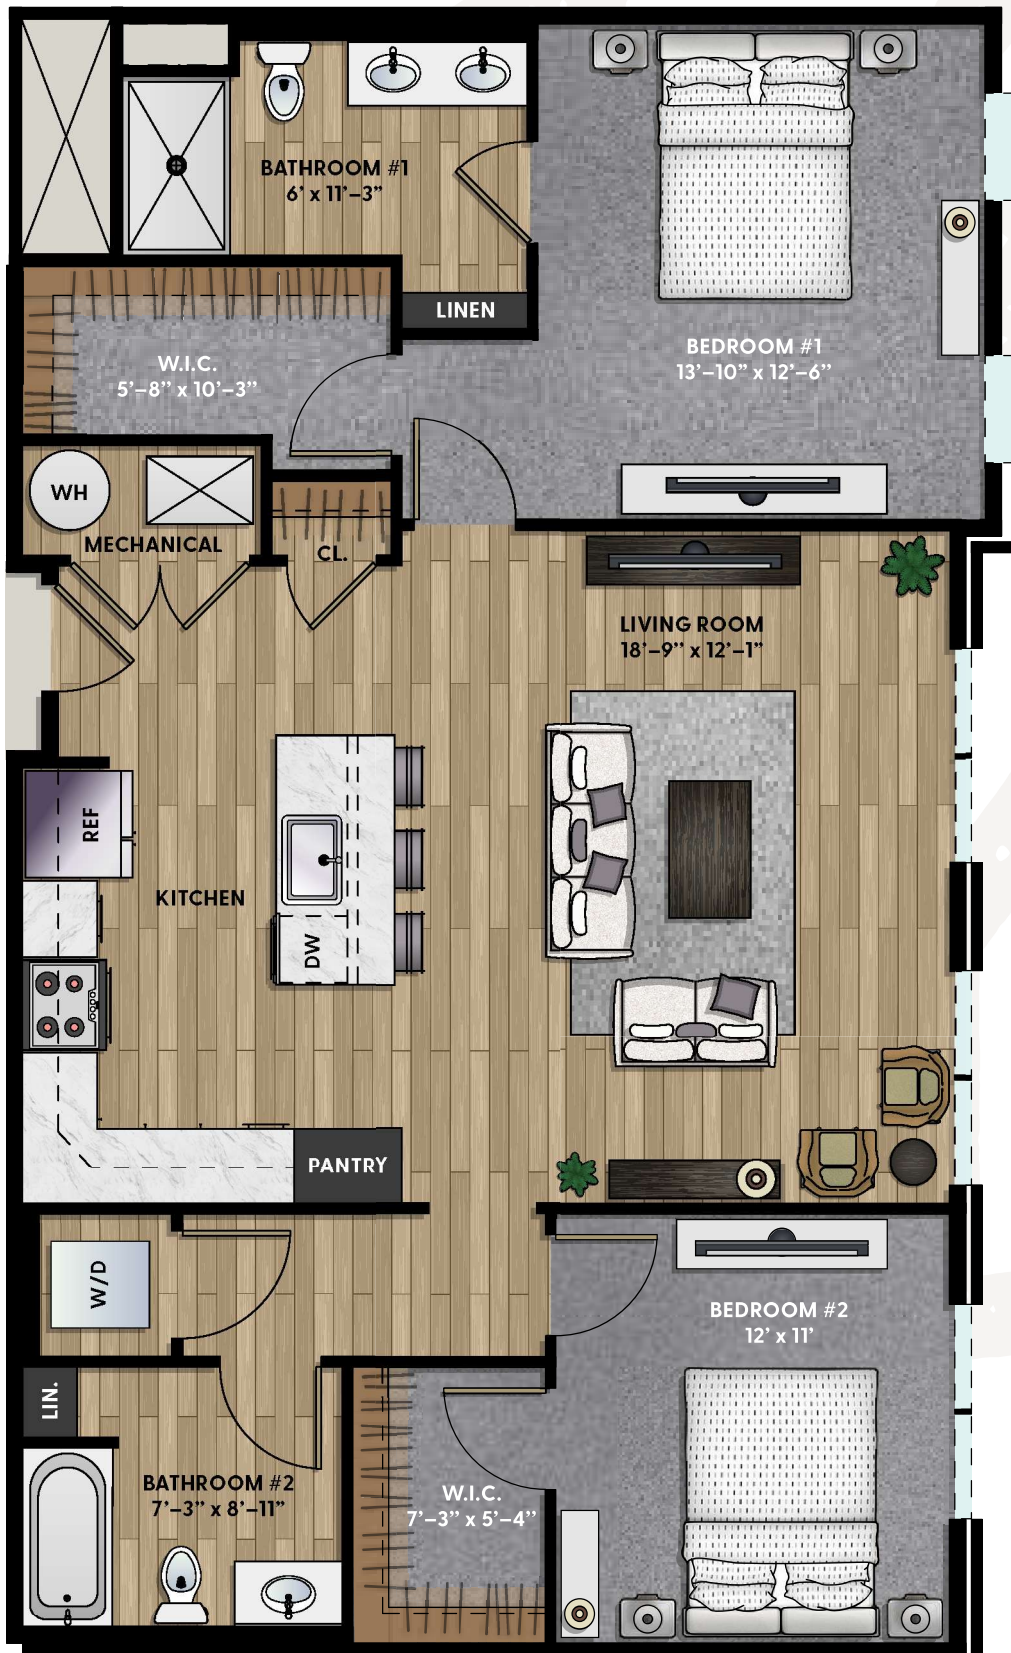

UNIT 2B

Floor Plan - 1,160 SF

LOFTS

AT KENNETT POINTE

This new, state-of-the-art apartment home community offers a mix of six (6) one-bedroom apartment homes and eighteen (18) two-bedroom apartment homes. All homes feature an open floorplan with luxury vinyl plank flooring, high-end finishes including quartz kitchen and bath countertops and G.E. appliances.